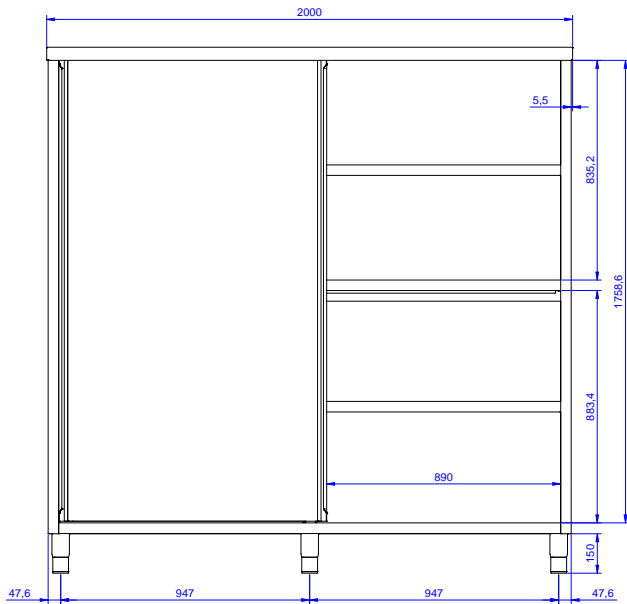

Short Form Specification

Item No. _____

Made entirely from stainless steel. Inner welded frame in stainless steel. Unique connection of panels to inner frame. Height adjustable intermediate shelves, supports and inner doors in stainless steel. Sound-deadened sliding doors. Mounted on feet, adjustable in height.

Main Features

- Handles in stainless steel for better hygiene and reliability.
- Sturdiness, stability and reliability of table accurately tested.

Construction

- Reinforced side and base panel in 304 AISI stainless steel.
- Sturdy sound-deadened sliding doors on tracks located flush to the front of the frame.
- Easy access to the cupboard interior on all lengths guaranteed by the use of only 2 doors.
- 304 AISI stainless steel feet, 200 mm high and 54 mm in diameter, adjustable by -50/+30 mm.
- Equipped with three intermediate shelves, one fixed in the middle and two which can be positioned at different heights.
- Intermediate shelf in stainless steel with riveted corners and trasversal reinforcement in stainless steel.
- 100 mm upstand with 10 mm radiused corner and 13 mm deep, designed to be used against a wall.
- Base panel has 40mm high profile, is 8/10 in thickness with upturned edges and bar reinforcement. It is welded to legs for further structure reinforcement.
- Two double-walled sliding doors flush fitting to the front of the frame can be removed to facilitate cleaning of the cupboard interior.
- 304 AISI stainless steel feet, 150 mm high and 54 mm in diameter, adjustable by -35/+25 mm.

Optional Accessories

- Wheel kit for cupboards, 4 wheels (2 with brakes), D=100 mm PNC 855299

APPROVAL: _____

Key Information:

Cabinet width:		
132802 (MAS2000SPN)	1945 mm	
Cabinet depth:	645 mm	
Cabinet height:	1797 mm	
External dimensions, Width:	2000 mm	
External dimensions, Depth:	700 mm	
External dimensions, Height:	2000 mm	
Net weight:	140 kg	

Front

Side

Top