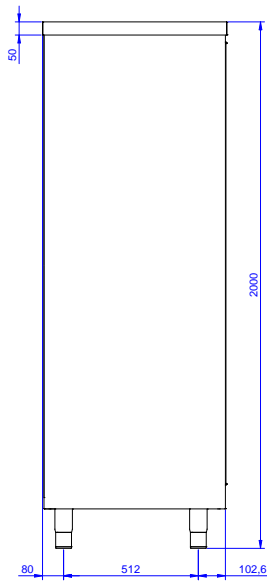

Main Features

- Handles in stainless steel for better hygiene and reliability.
- Sturdiness, stability and reliability of table accurately tested.

Construction

- Reinforced side and base panel in 304 AISI stainless steel.
- Sturdy sound-deadened sliding doors on tracks located flush to the front of the frame.
- Easy access to the cupboard interior on all lengths guaranteed by the use of only 2 doors.
- 304 AISI stainless steel feet, 200 mm high and 54 mm in diameter, adjustable by -50/+30 mm.
- Equipped with three intermediate shelves, one fixed in the middle and two which can be positioned at different heights.
- Intermediate shelf in stainless steel with riveted corners and trasversal reinforcement in stainless steel.
- 100 mm upstand with 10 mm radiused corner and 13 mm deep, designed to be used against a wall.
- Base panel has 40mm high profile, is 8/10 in thickness with upturned edges and bar reinforcement. It is welded to legs for further structure reinforcement.
- Two double-walled sliding doors flush fitting to the front of the frame can be removed to facilitate cleaning of the cupboard interior.
- 304 AISI stainless steel feet, 150 mm high and 54 mm in diameter, adjustable by -35/+25 mm.

Optional Accessories

- Wheel kit for cupboards, 4 wheels (2 with brakes), D=100 mm PNC 855299

APPROVAL: _____

Key Information:

Cabinet width:		
132802 (MAS2000SPN)	1945 mm	
Cabinet depth:	645 mm	
Cabinet height:	1797 mm	
External dimensions, Width:	2000 mm	
External dimensions, Depth:	700 mm	
External dimensions, Height:	2000 mm	
Net weight:	140 kg	

Front

Side

Top